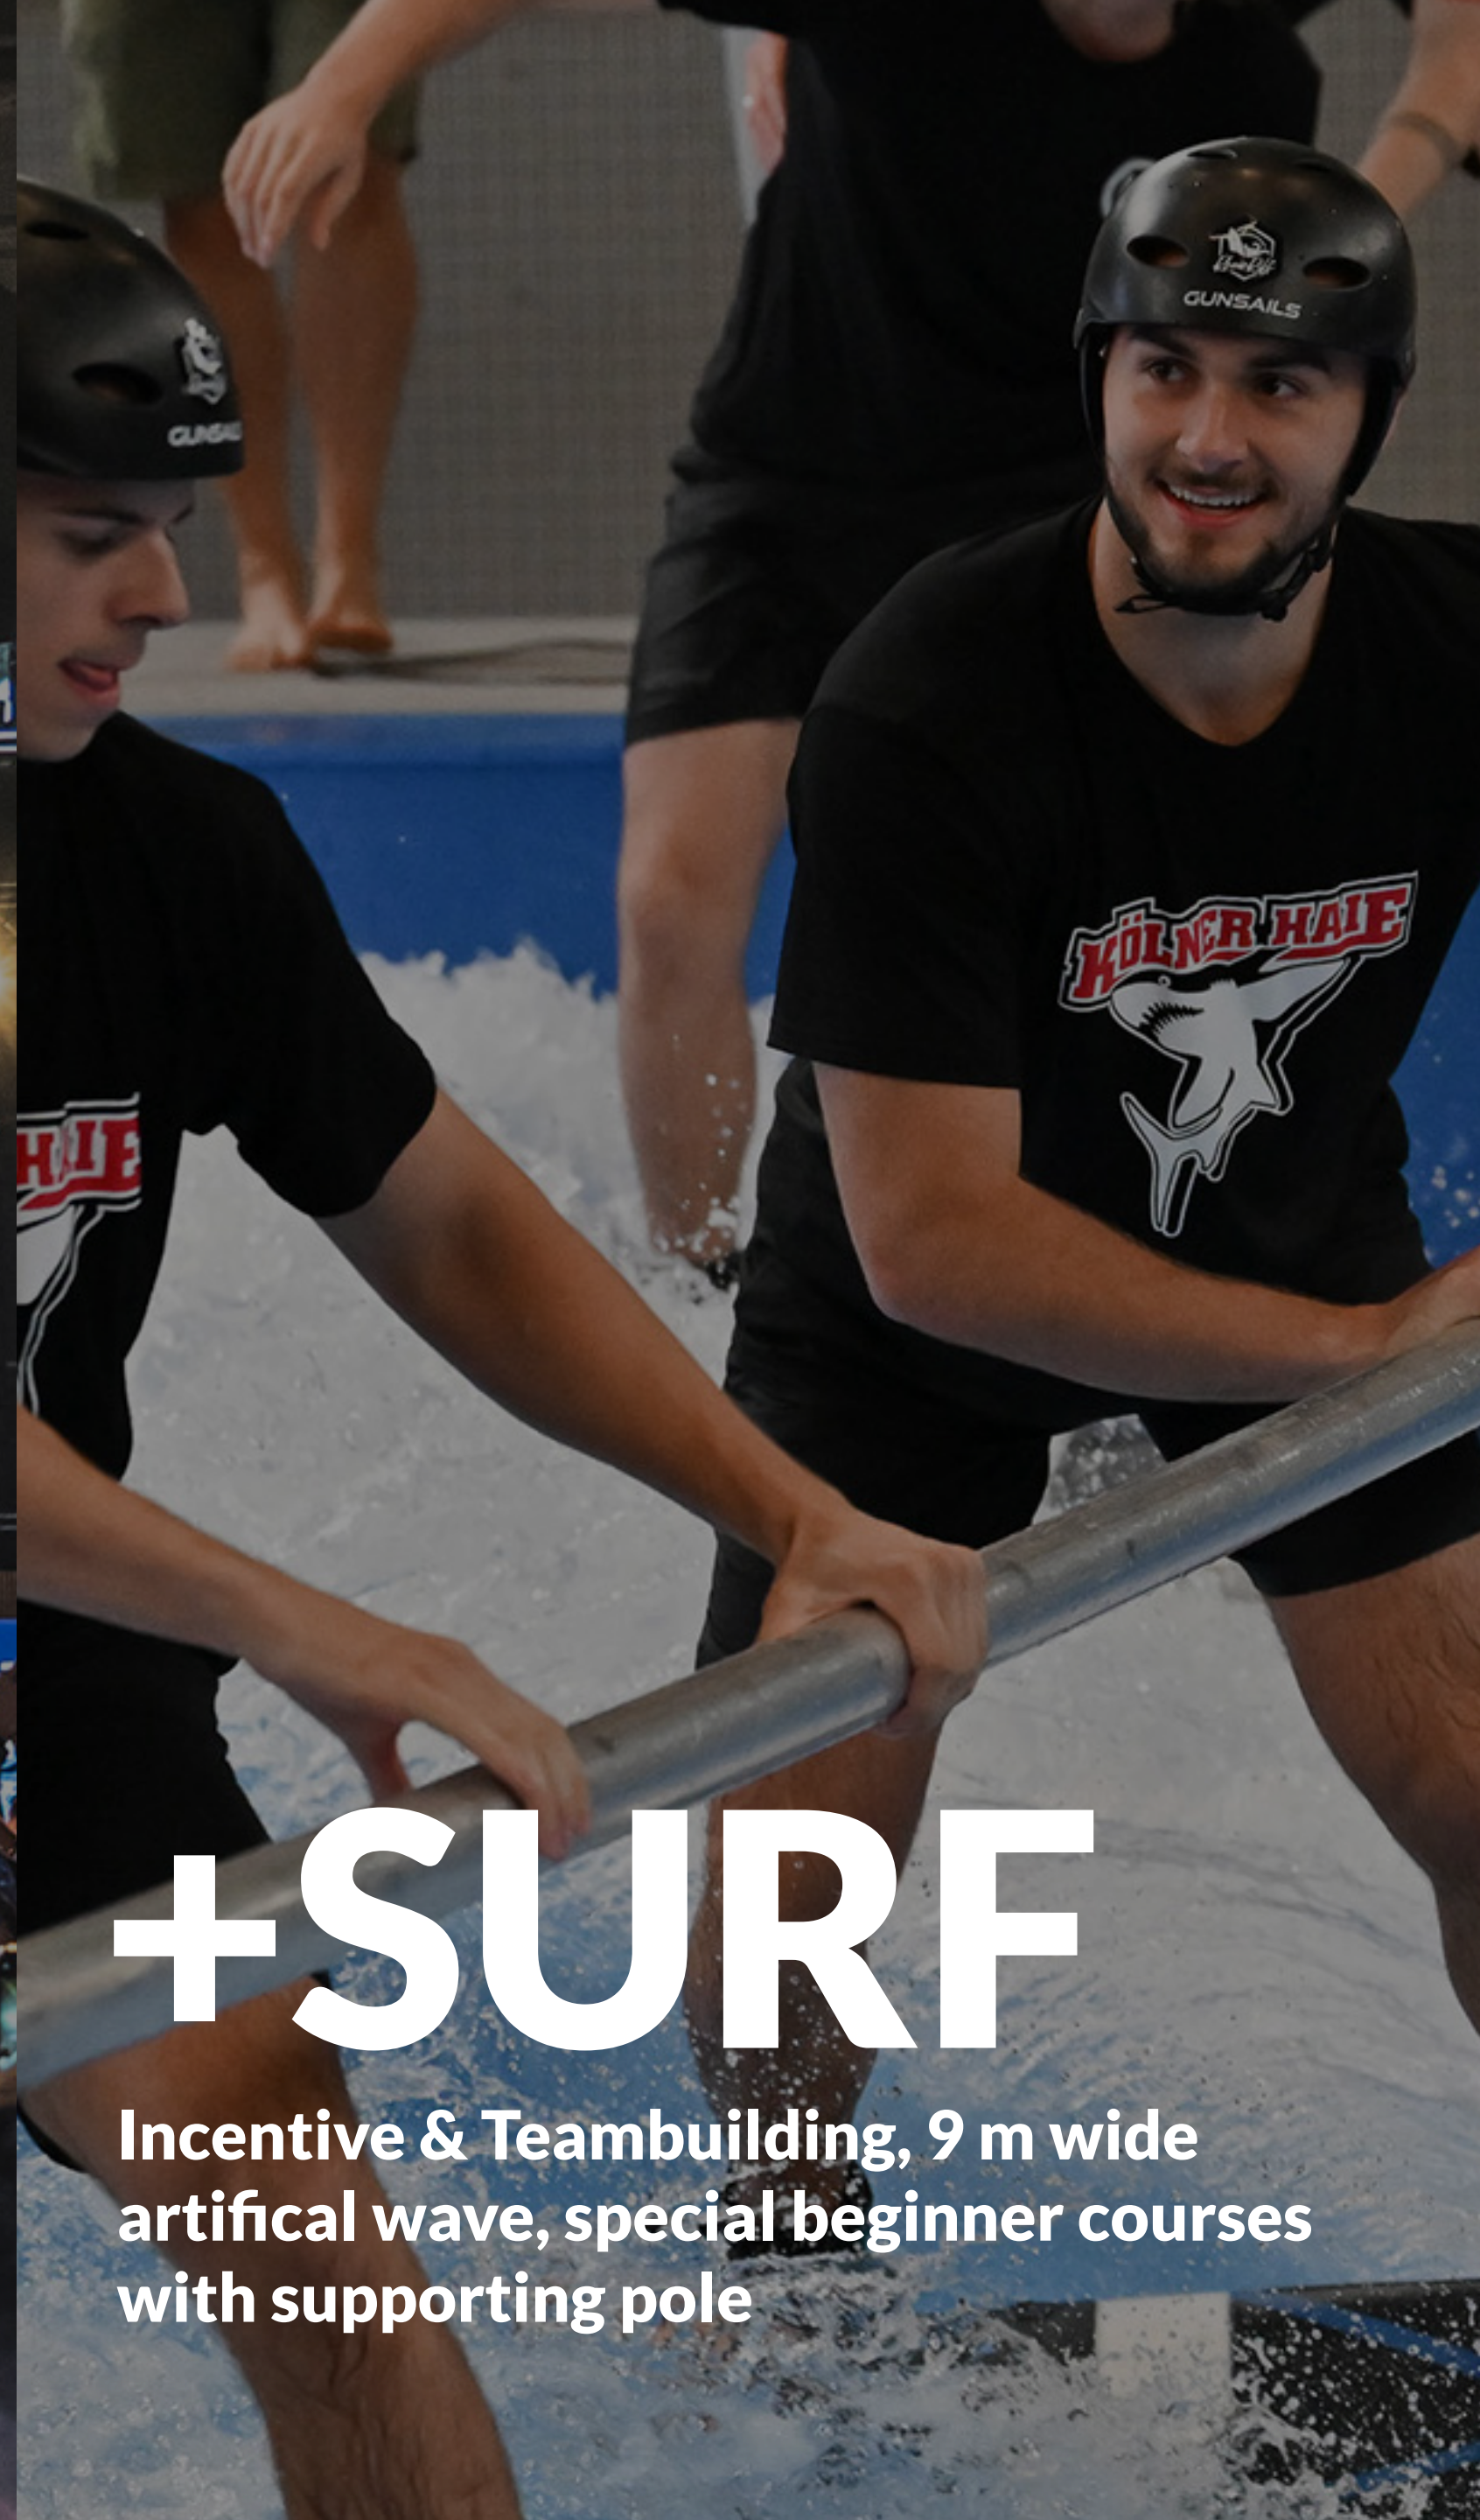

# +SURF

Incentive & Teambuilding, 9 m wide artificial wave, special beginner courses with supporting pole